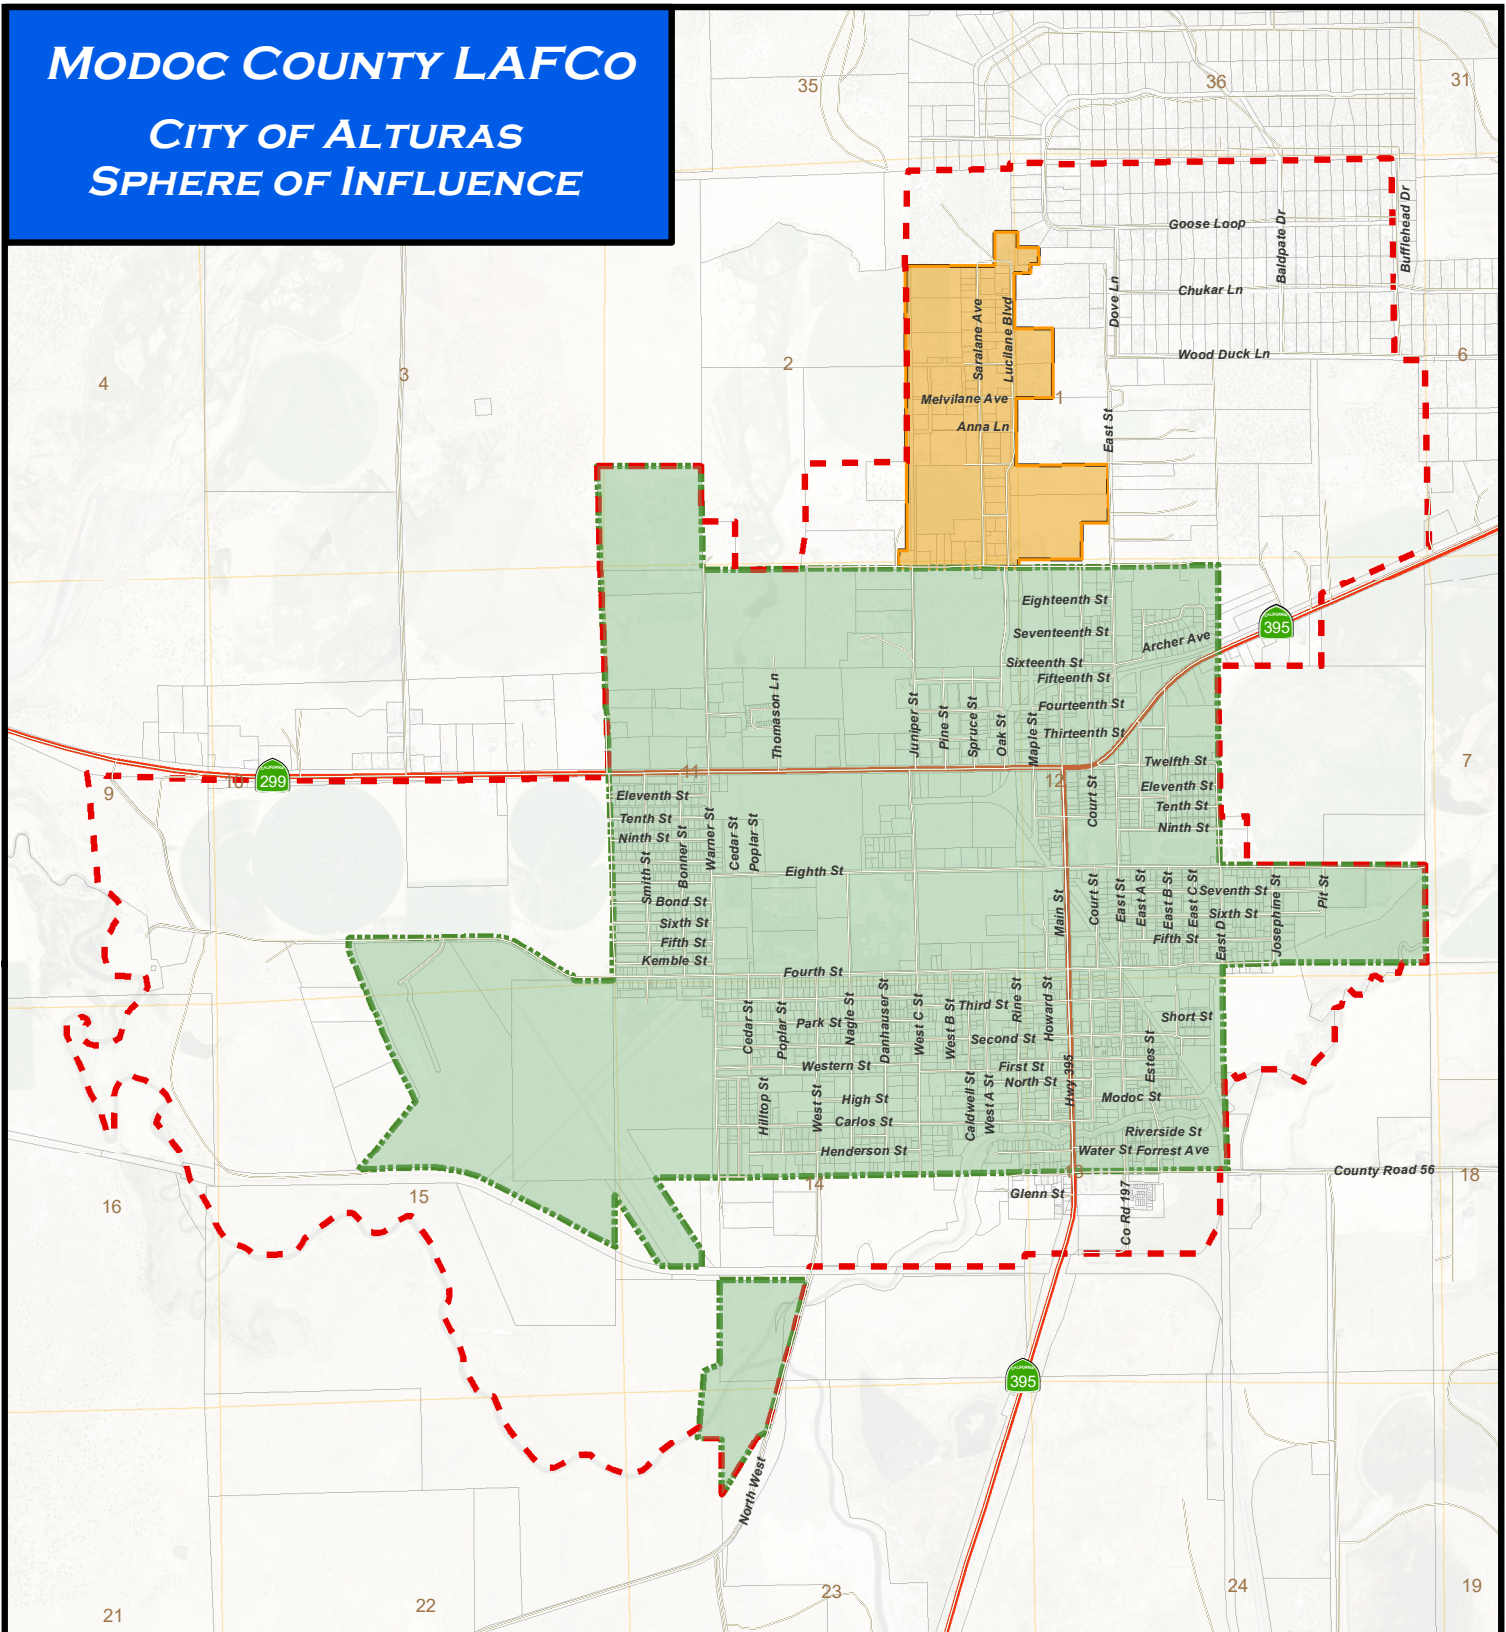

# MODOC COUNTY LAFCO CITY OF ALTURAS SPHERE OF INFLUENCE

Township 42 North

- Legend**
- Highways
  - Parcels
  - Sectional Grid (MDB&M)
  - Daphnedale
  - City of Alturas
  - City of Alturas Sphere Of Influence

North

0 330 660 1,320 Feet

**City of Alturas Sphere of Influence**  
 Modoc LAFCo Resolution: 2024-0003  
 Adopted: February 13, 2024